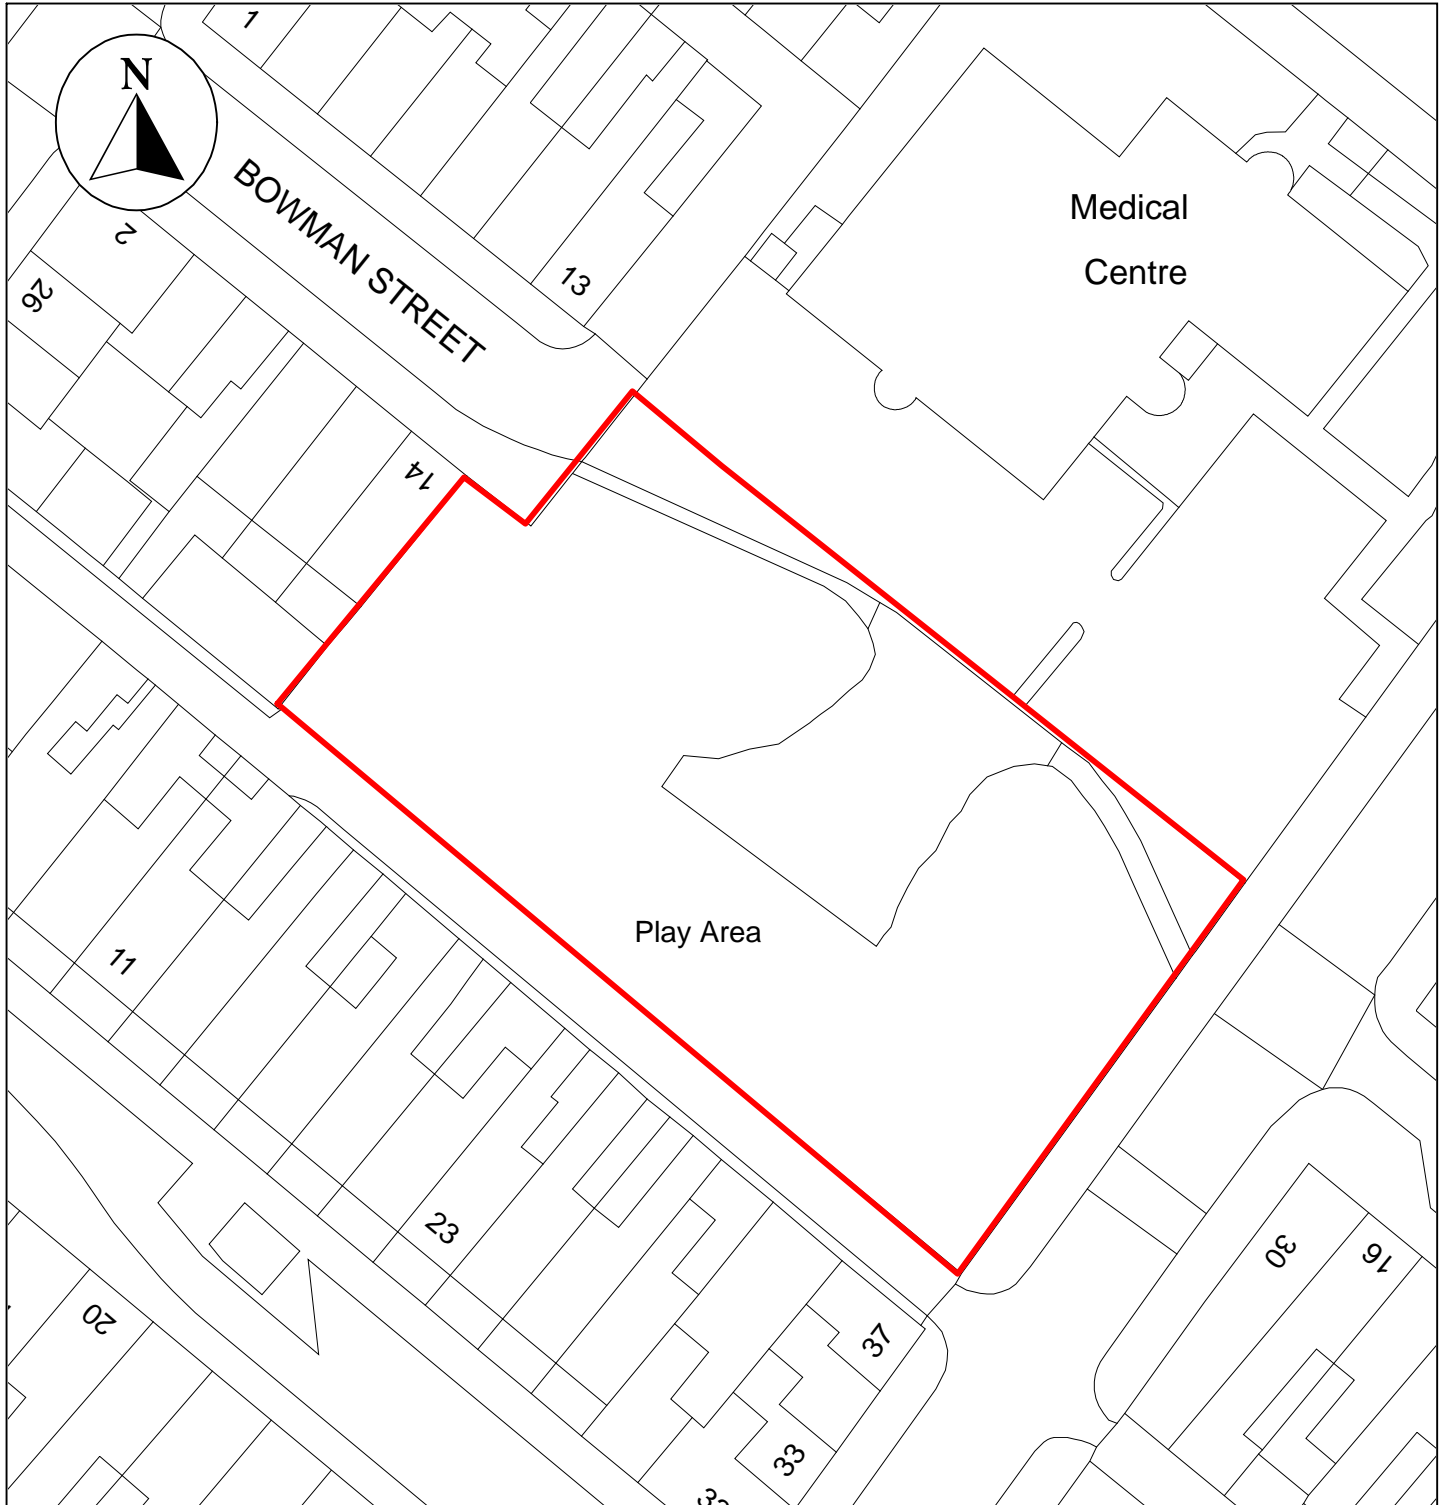

Public Space Protection Order Cumberland Council 2024

ANTI-SOCIAL BEHAVIOUR CRIME AND
POLICING ACT 2014

Grey Street, Carlisle, CA1 2HJ

Neighbourhoods
Education and Enforcement
Allerdale House
Workington
CA14 3YJ

Scale: 1 : 500
Date: February 2024

©crown copyright database rights 2024
ordnance survey AC0000861732